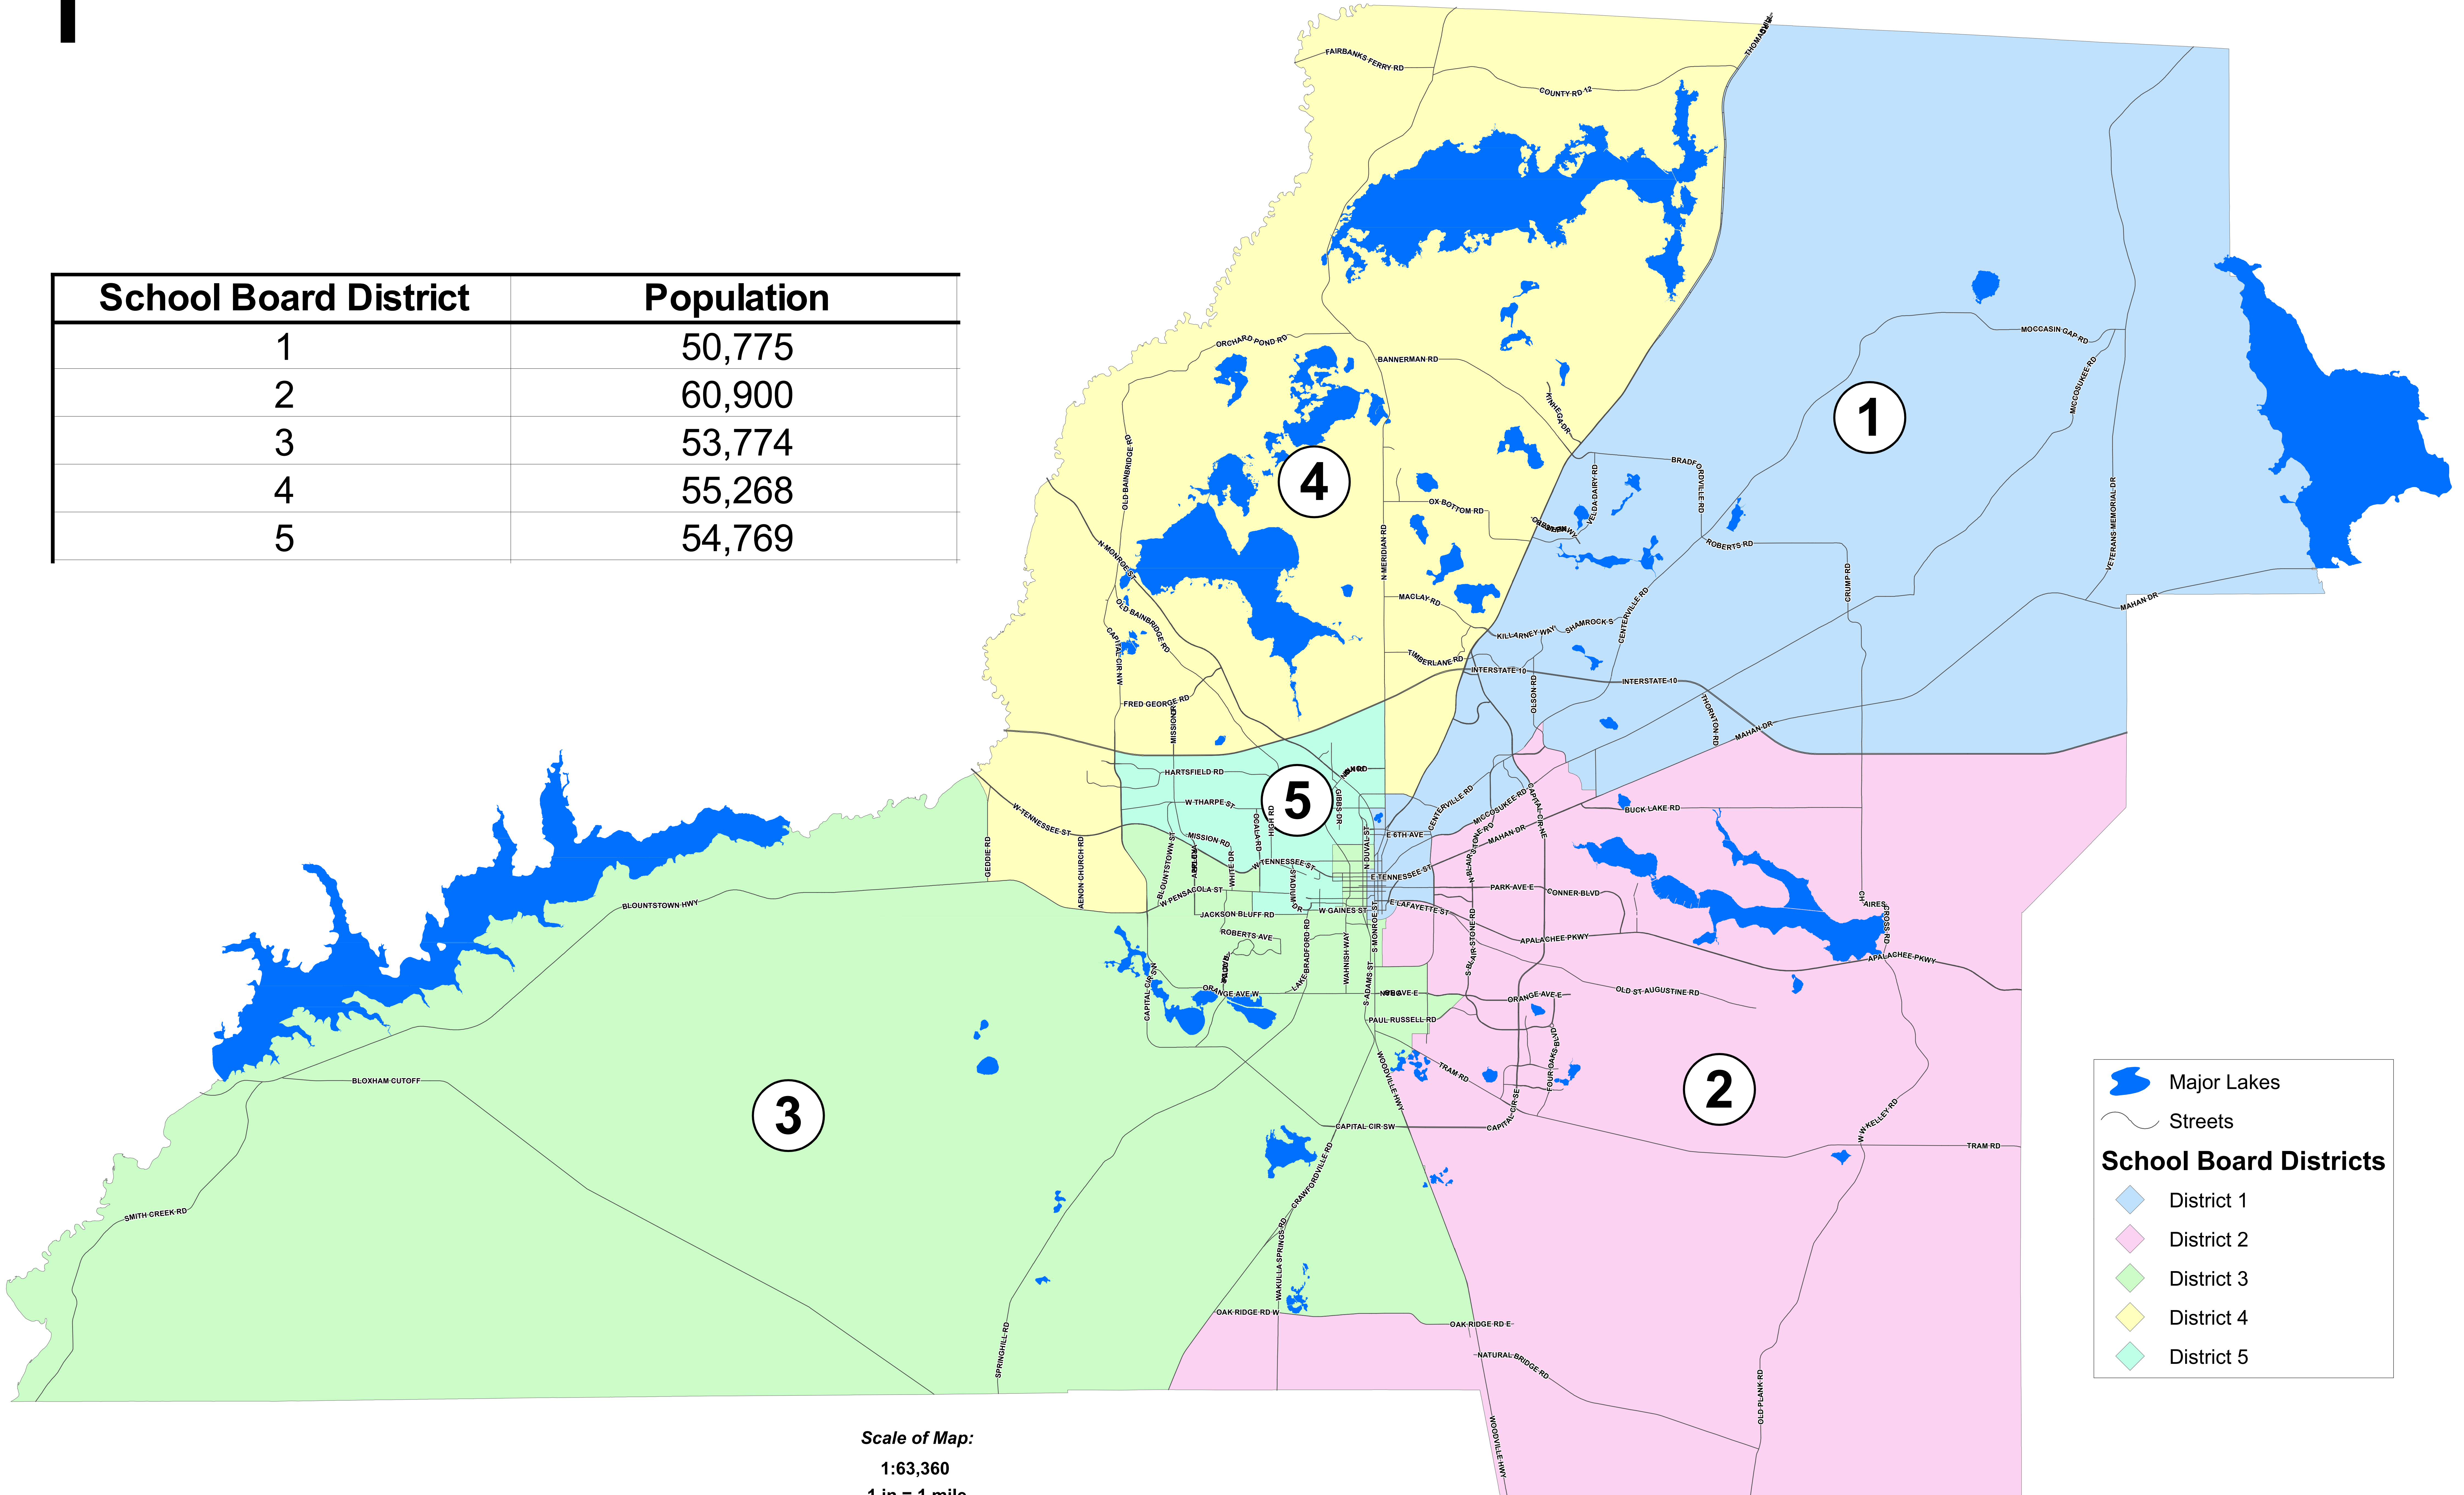

Population by School Board District

School Board District	Population
1	50,775
2	60,900
3	53,774
4	55,268
5	54,769

Major Lakes

Streets

School Board Districts

- District 1
- District 2
- District 3
- District 4
- District 5

Scale of Map:
1:63,360
1 in = 1 mile