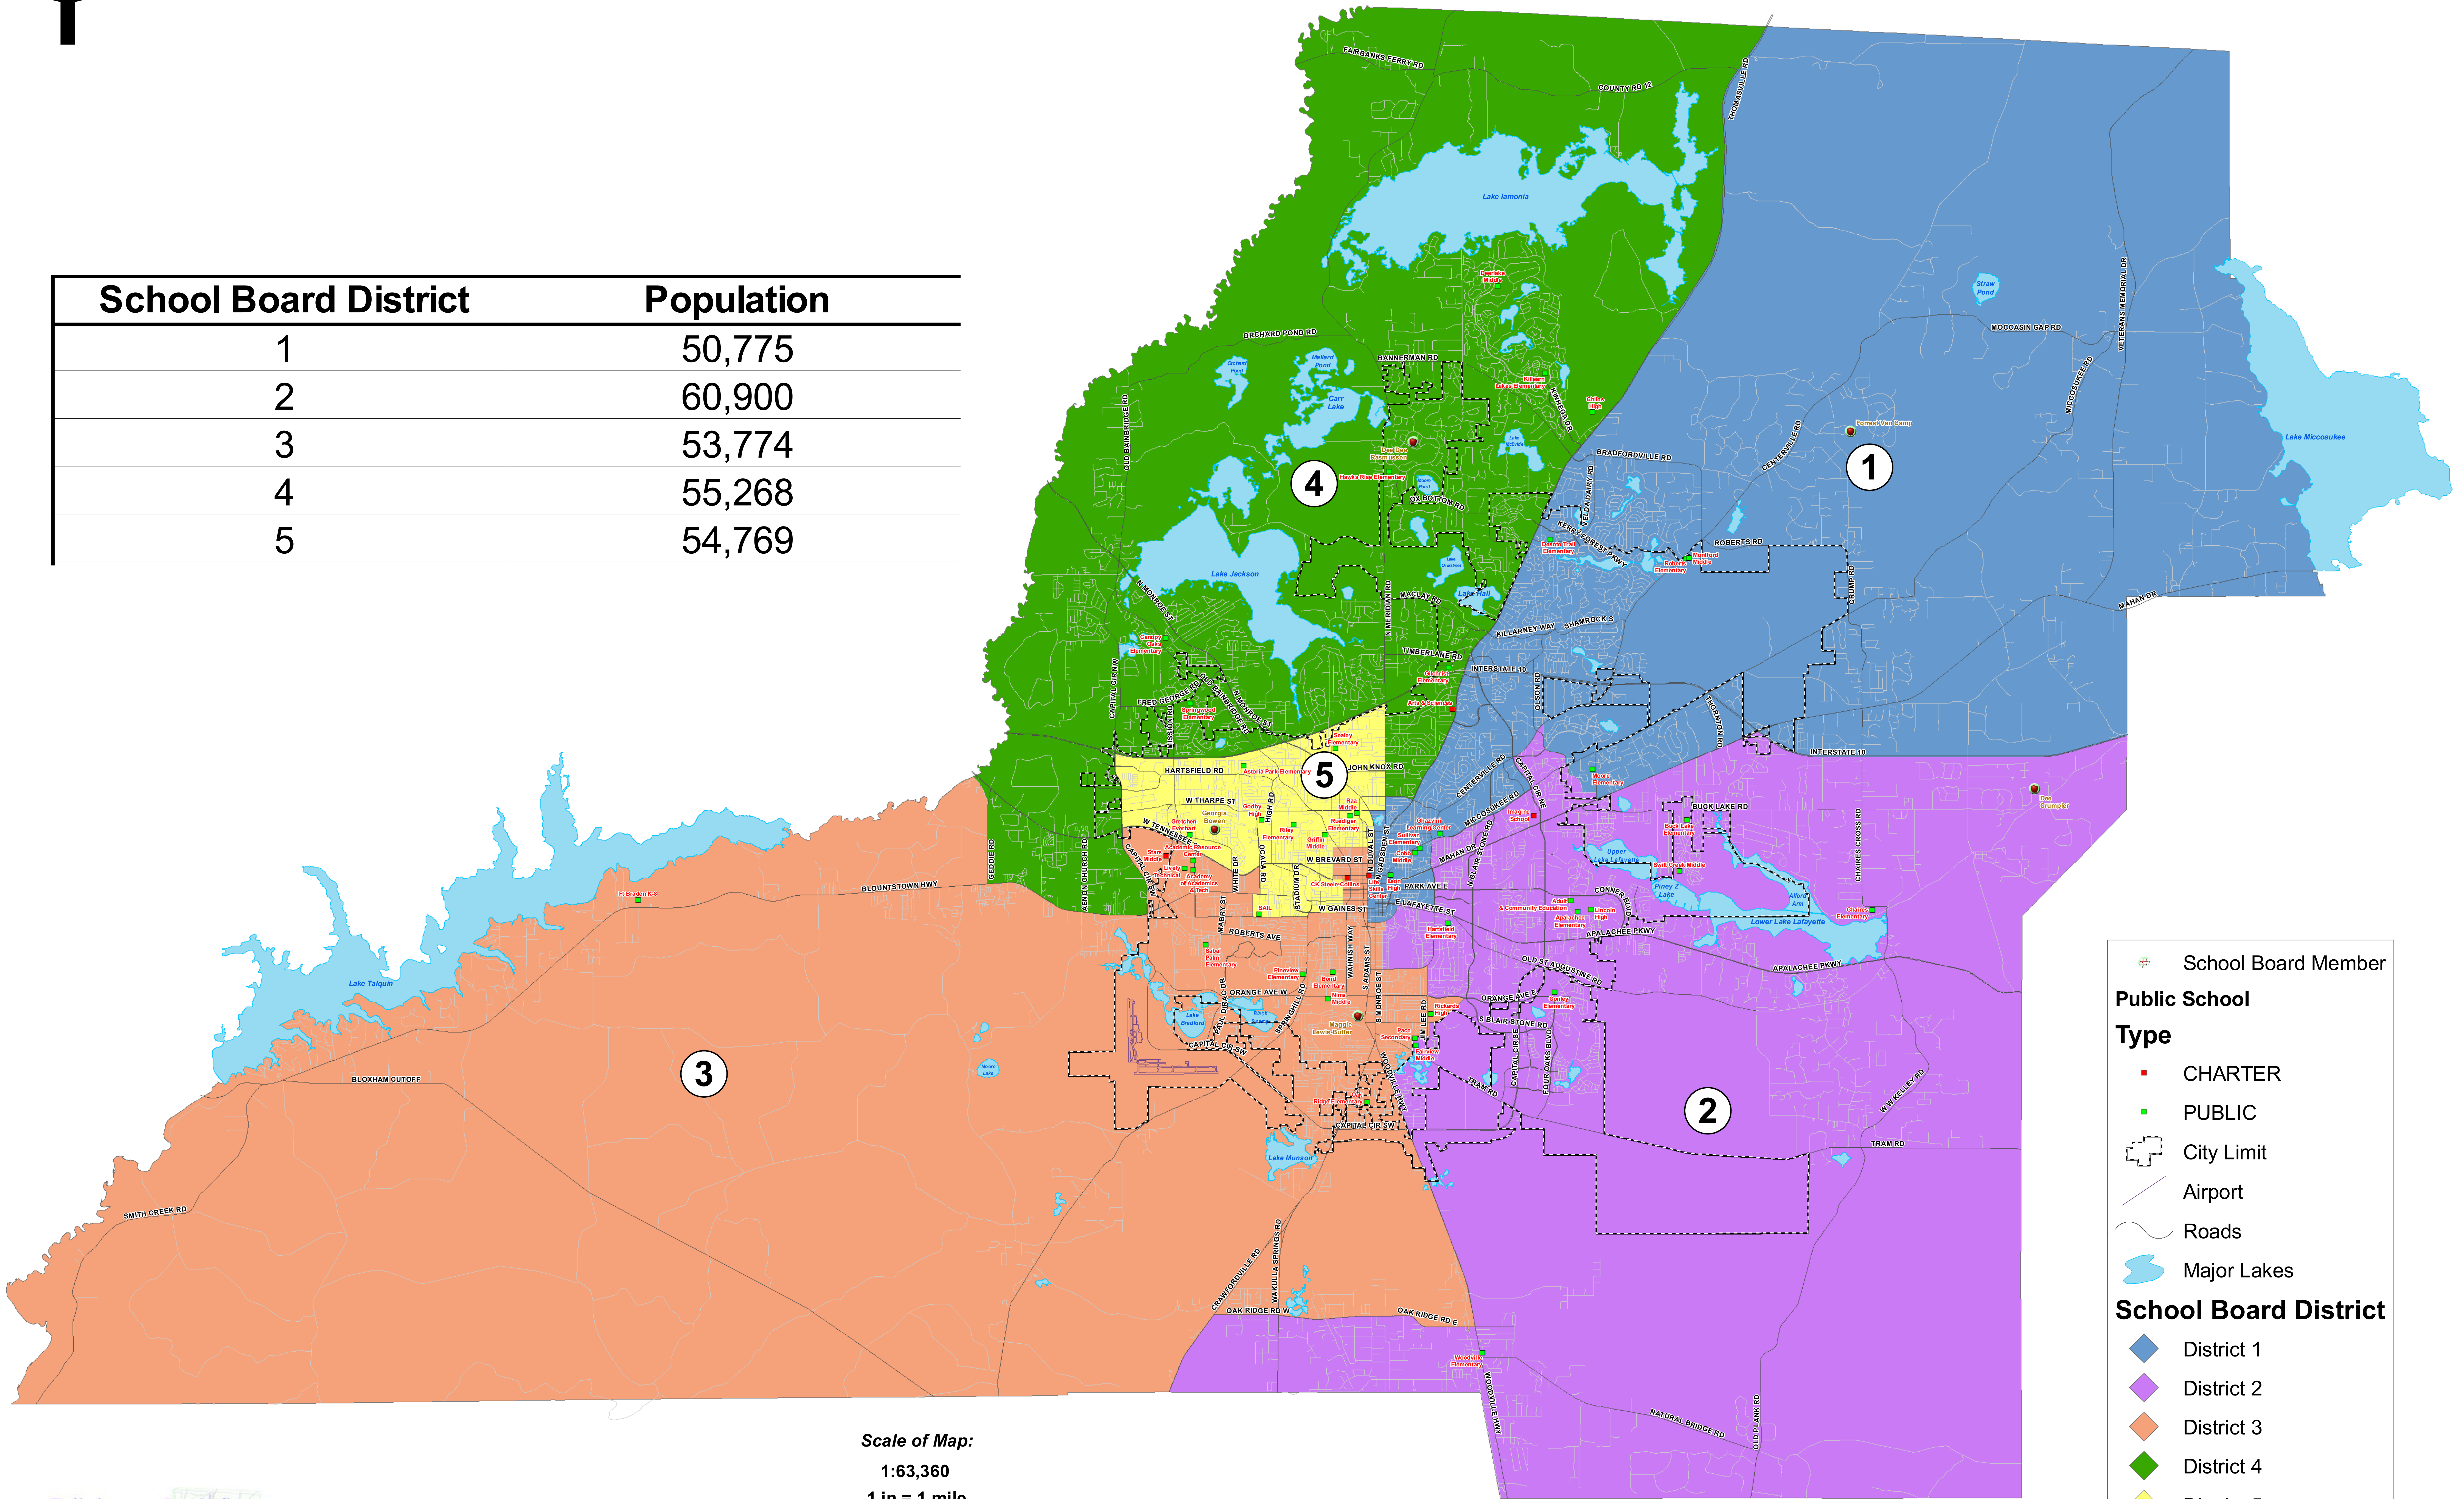

Population by School Board District

School Board District	Population
1	50,775
2	60,900
3	53,774
4	55,268
5	54,769

Scale of Map:
1:63,360
1 in = 1 mile