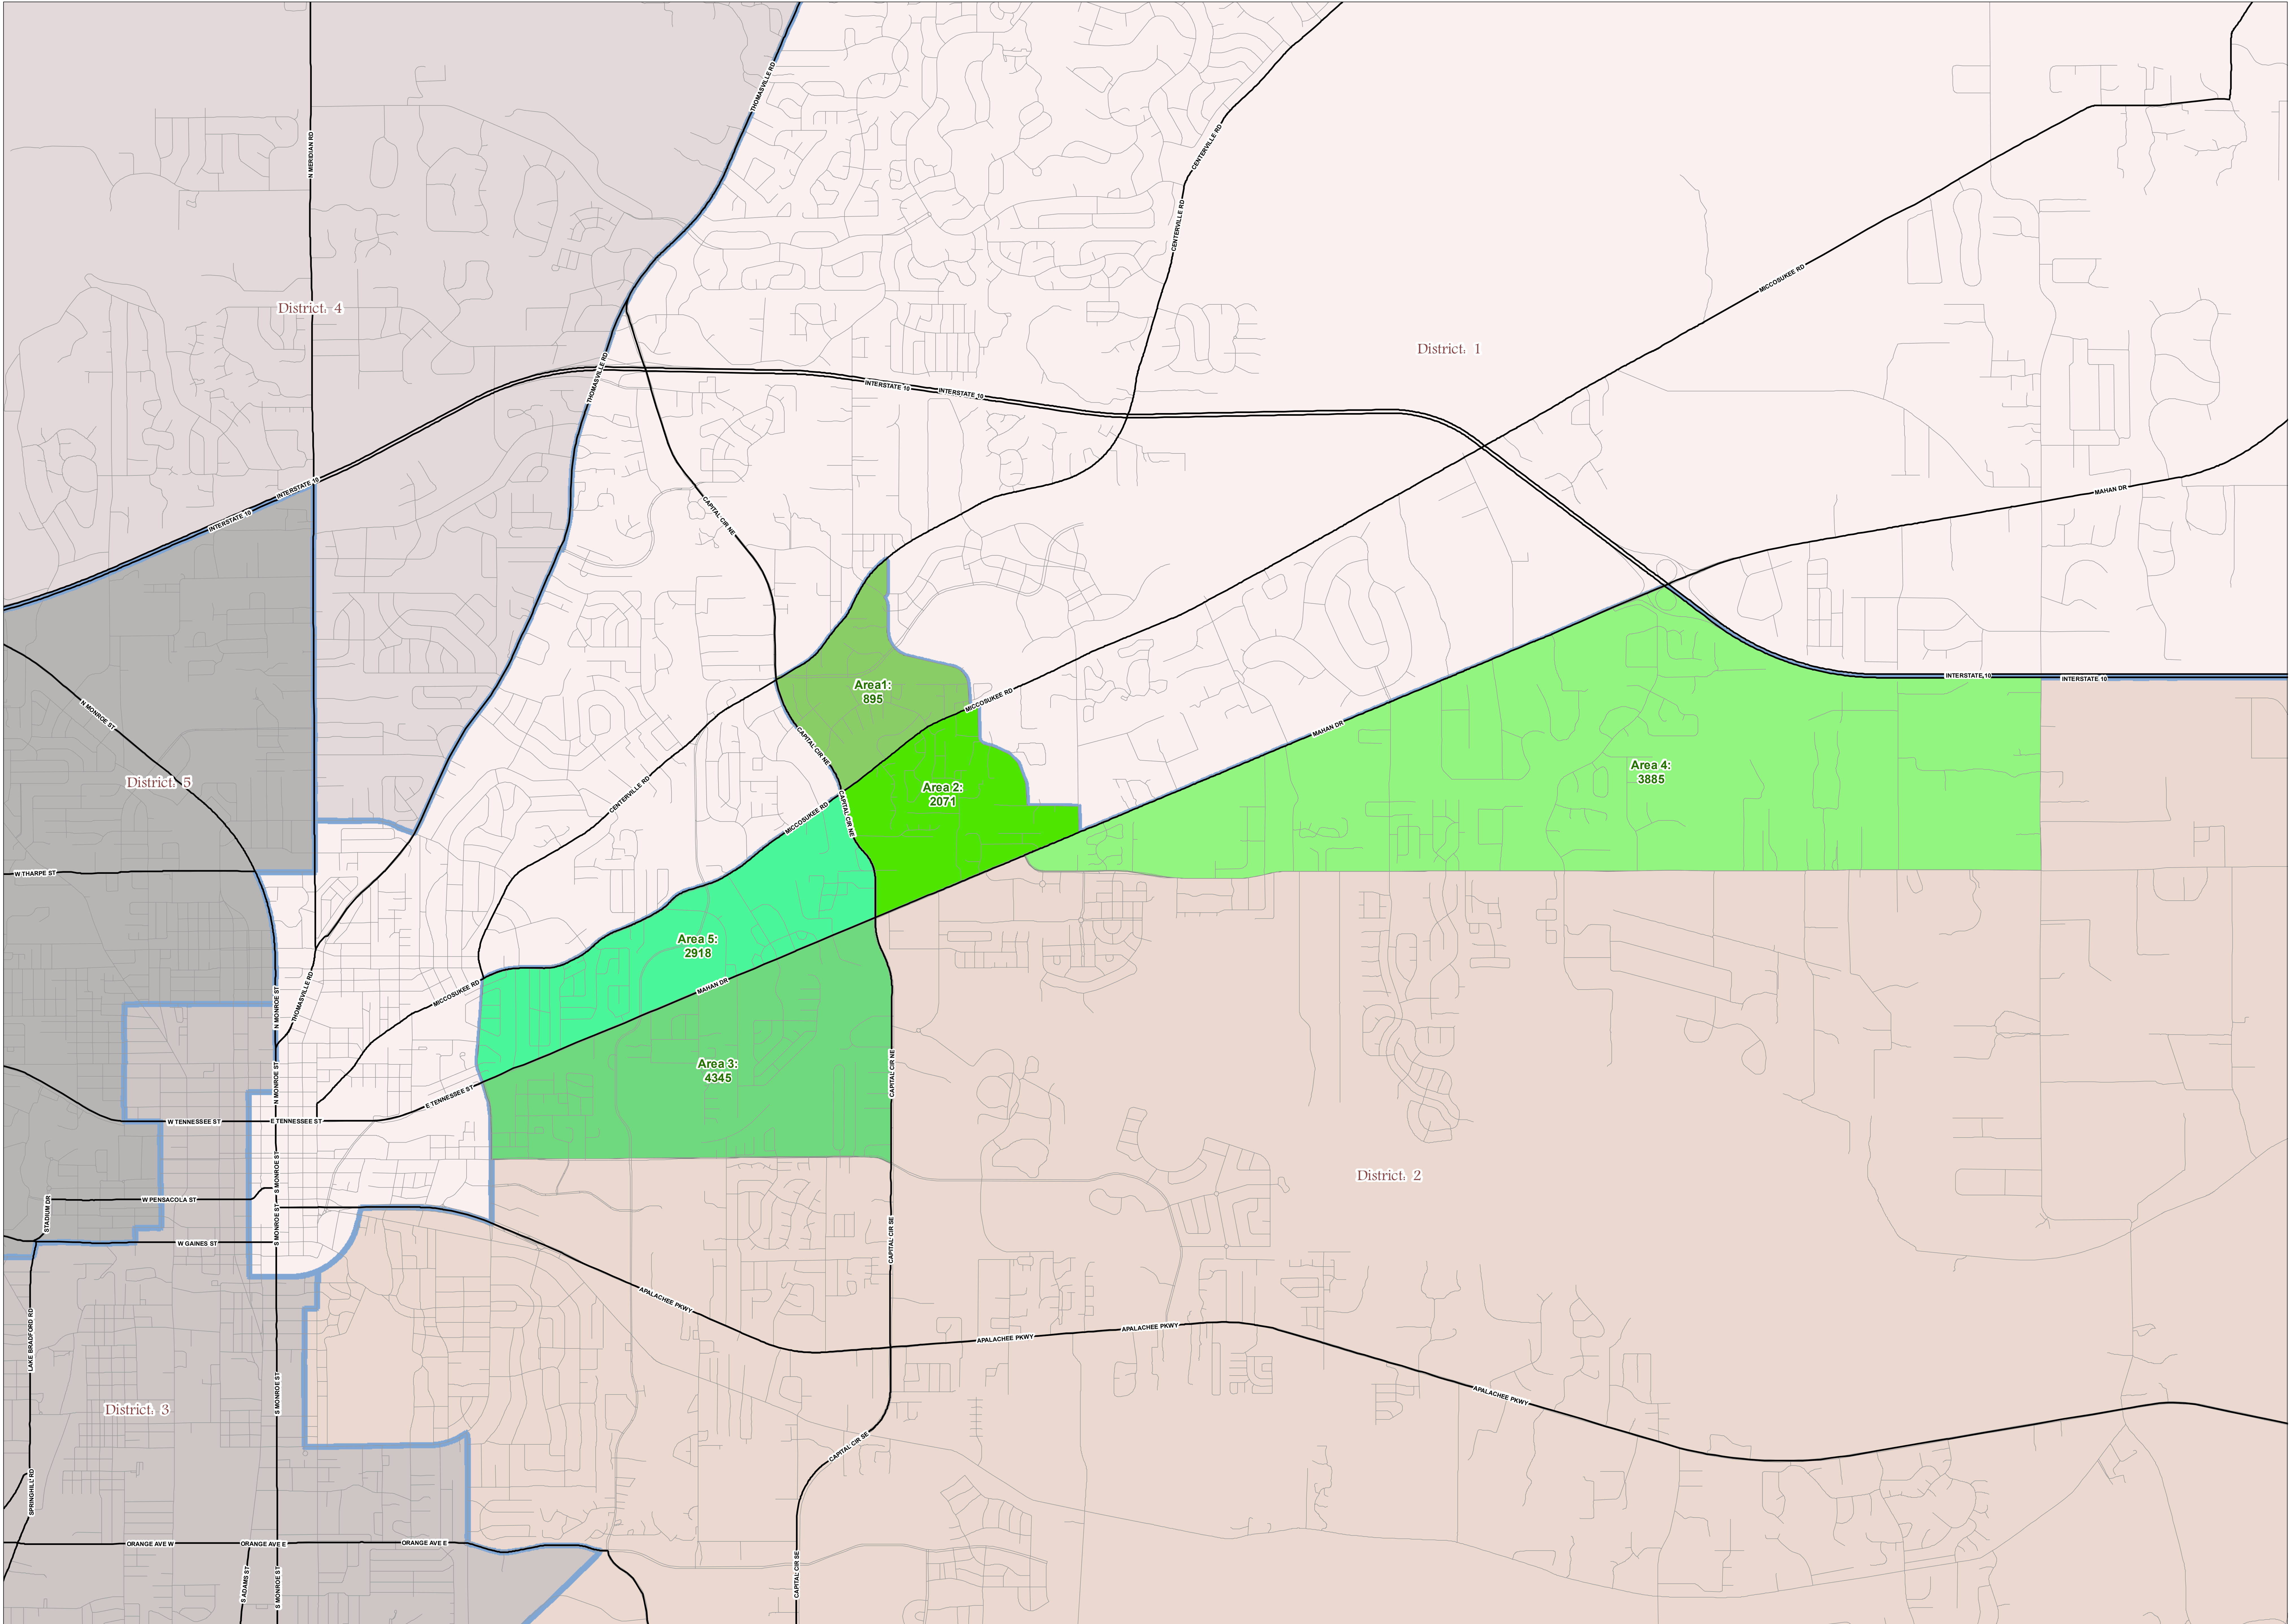

2010 Population for Selected Areas of District 2

Map Scale 1 : 18000
(1 inch = 1500 feet)