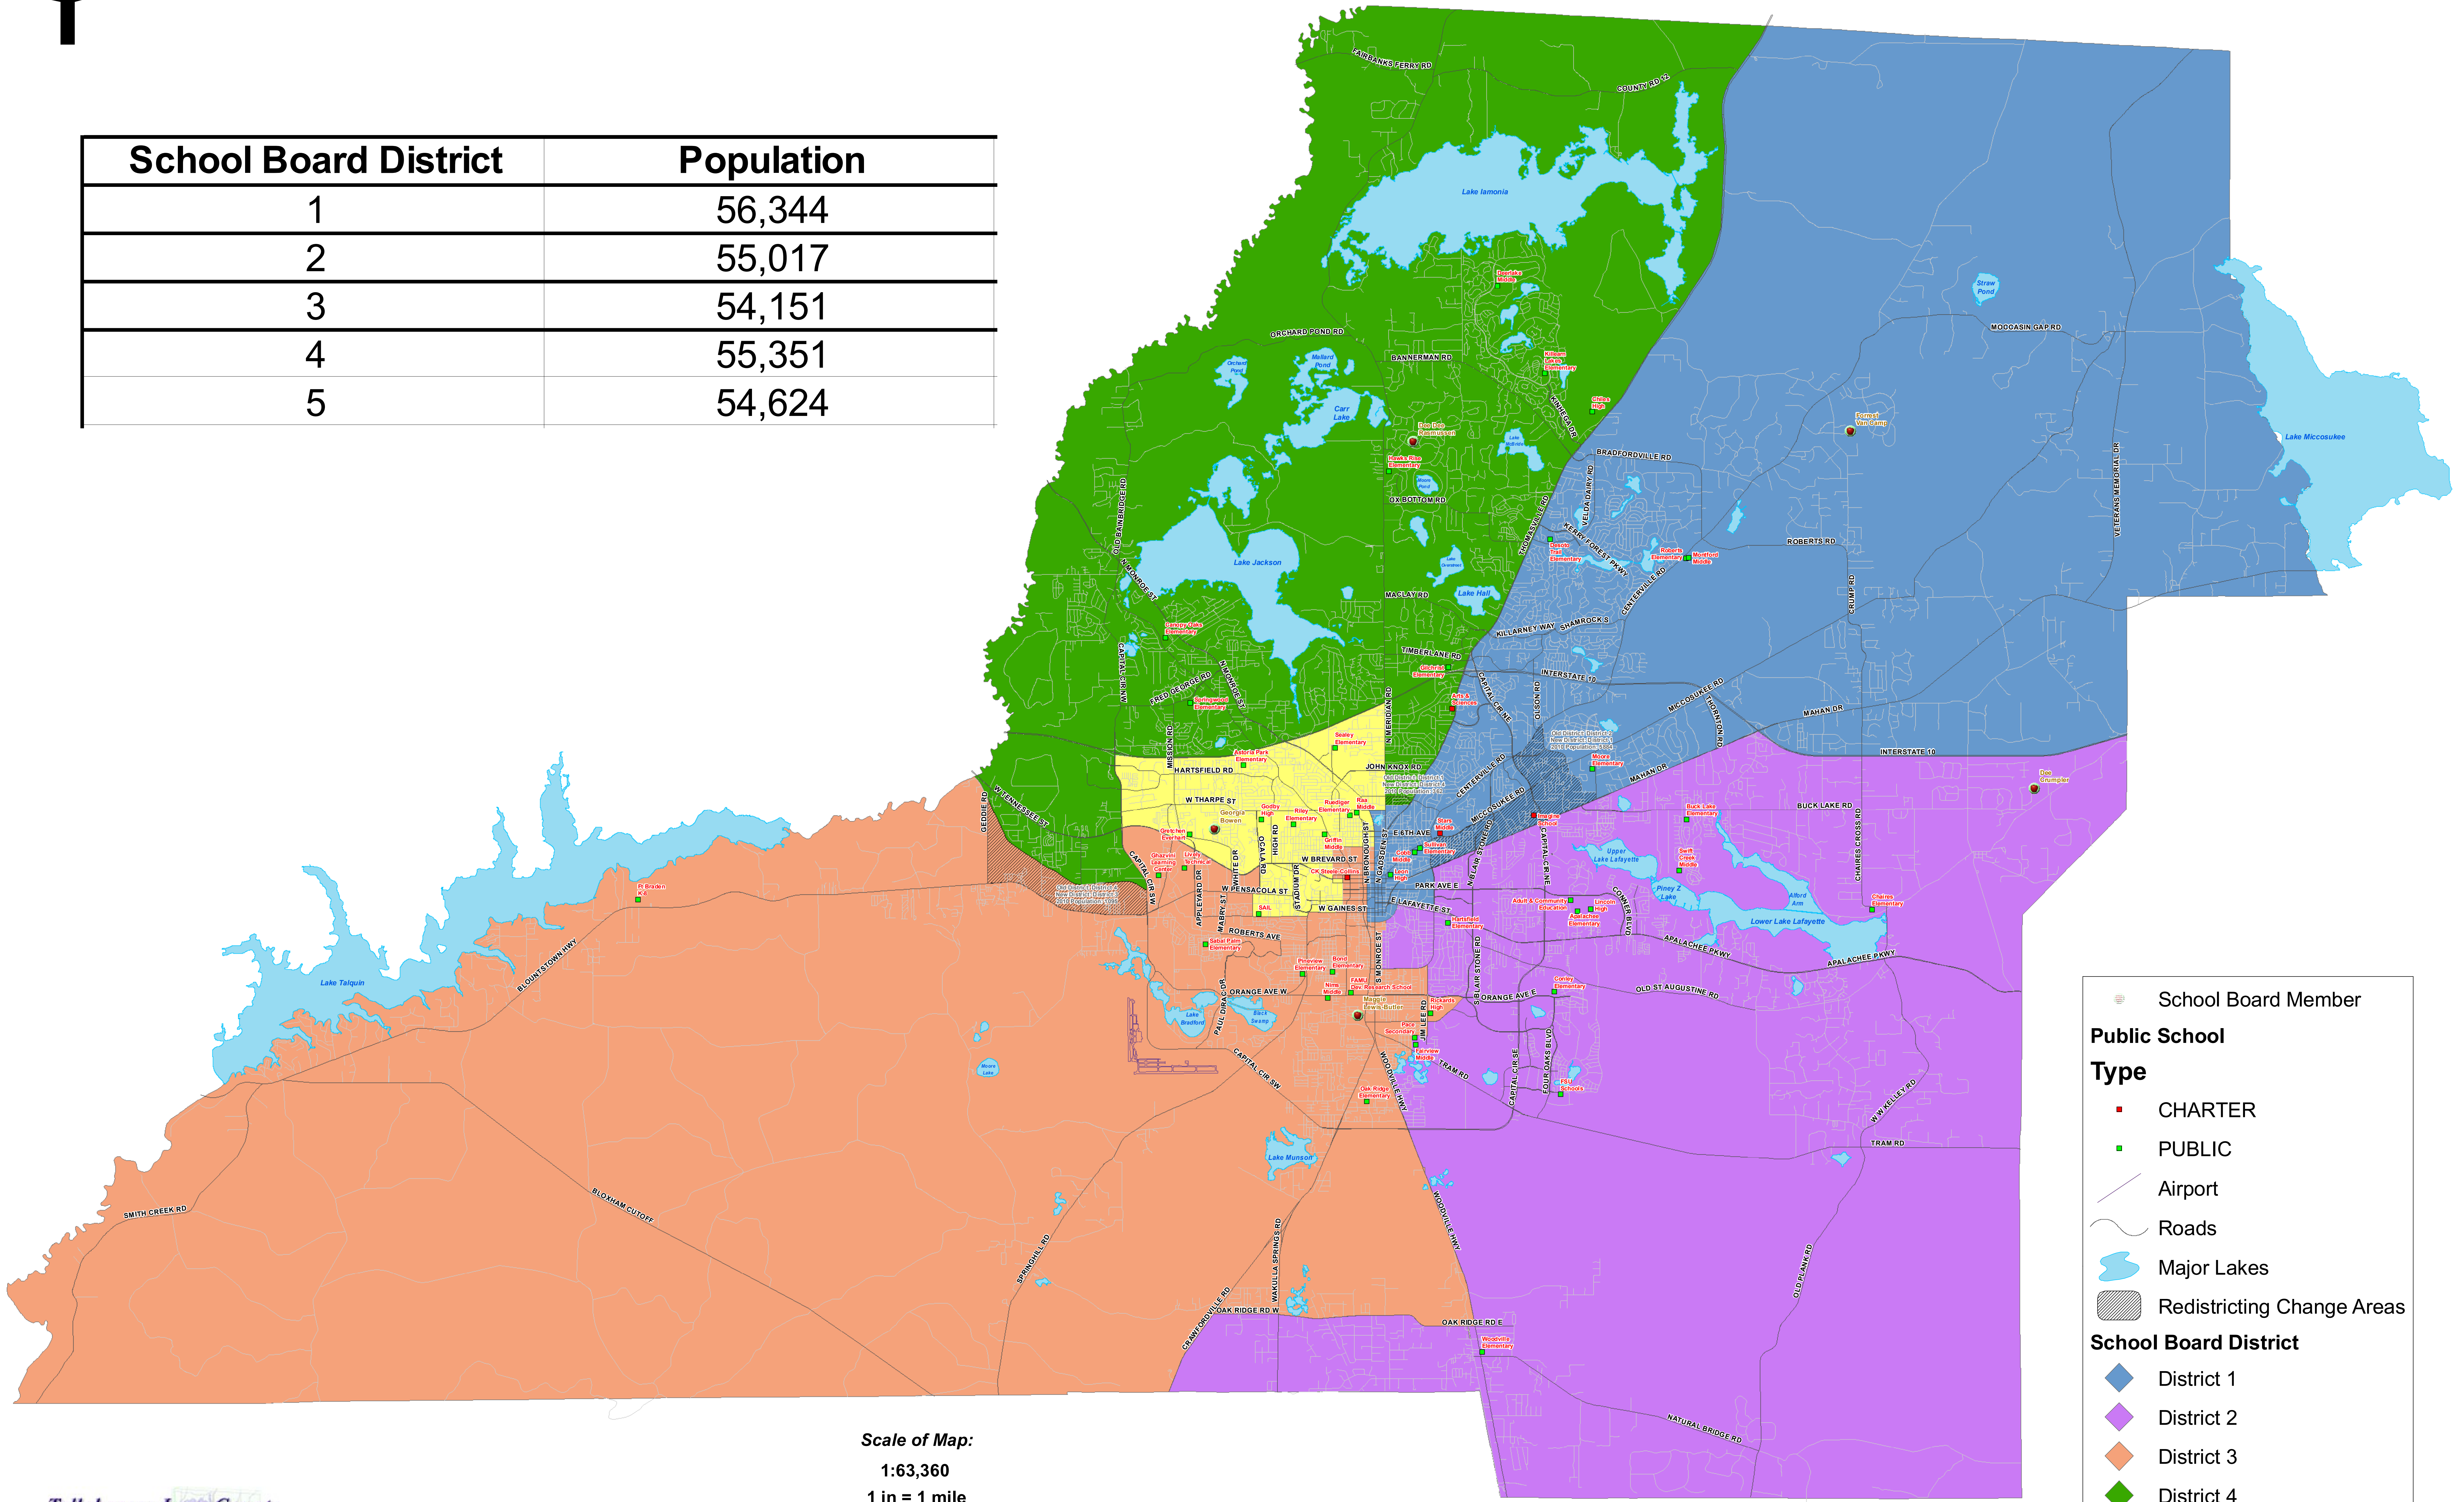

# Proposed School Board Districts

## 08/10/2011

School Board District	Population
1	56,344
2	55,017
3	54,151
4	55,351
5	54,624

Scale of Map:  
1:63,360  
1 in = 1 mile