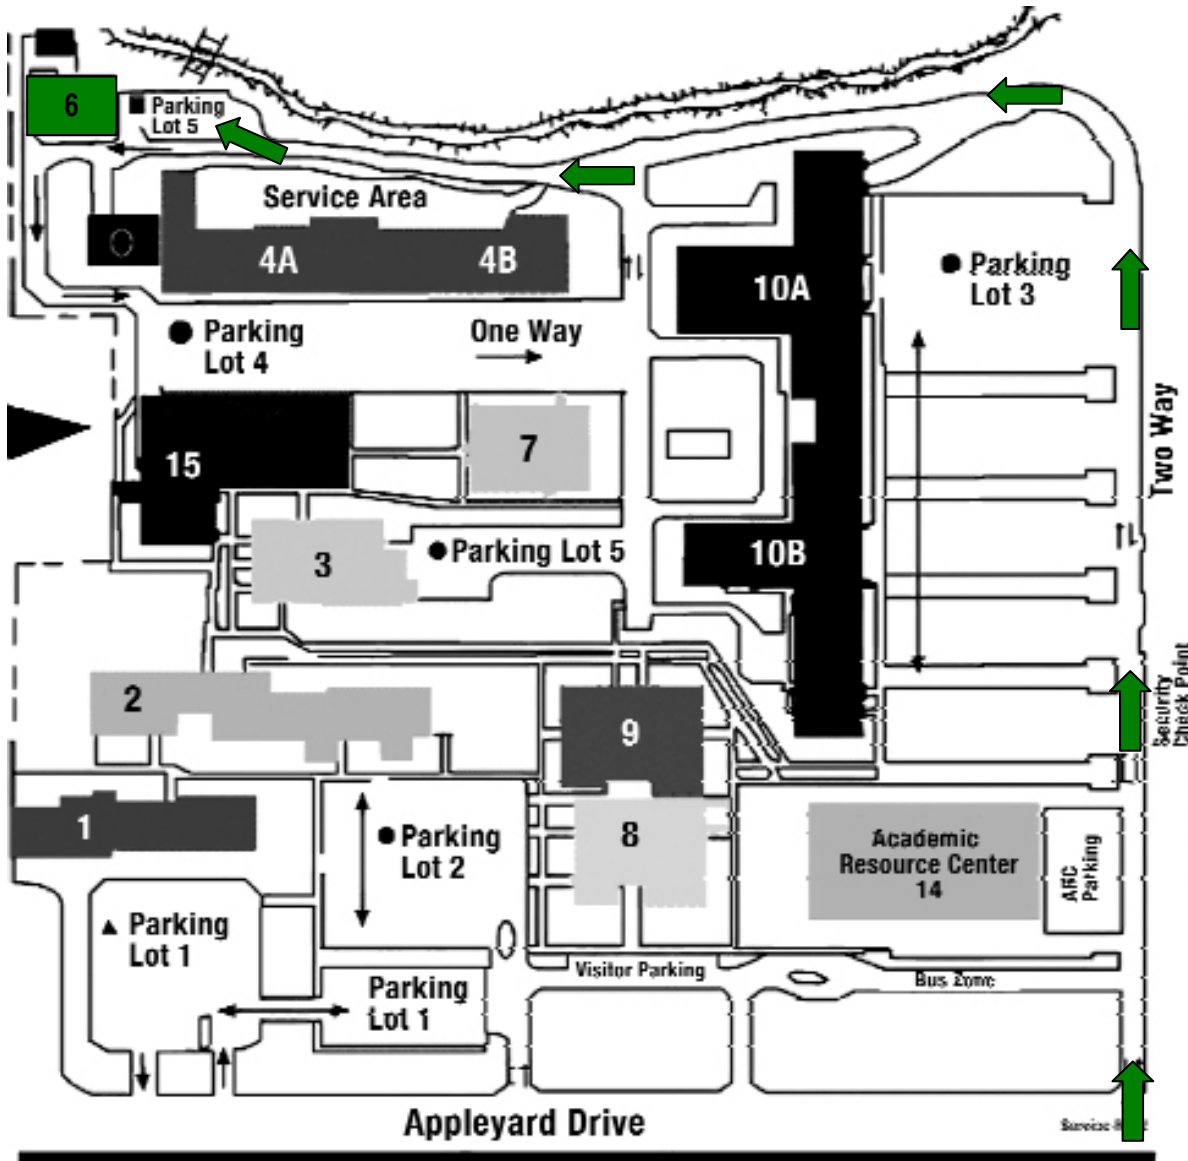

The Sharing Tree

The Sharing TREE

(Teachers Reusing Everything for Education)

Building 6

500 North Appleyard Drive · Tallahassee, FL 32304 · 850-487-7568

Portofino
Villas
Apartments